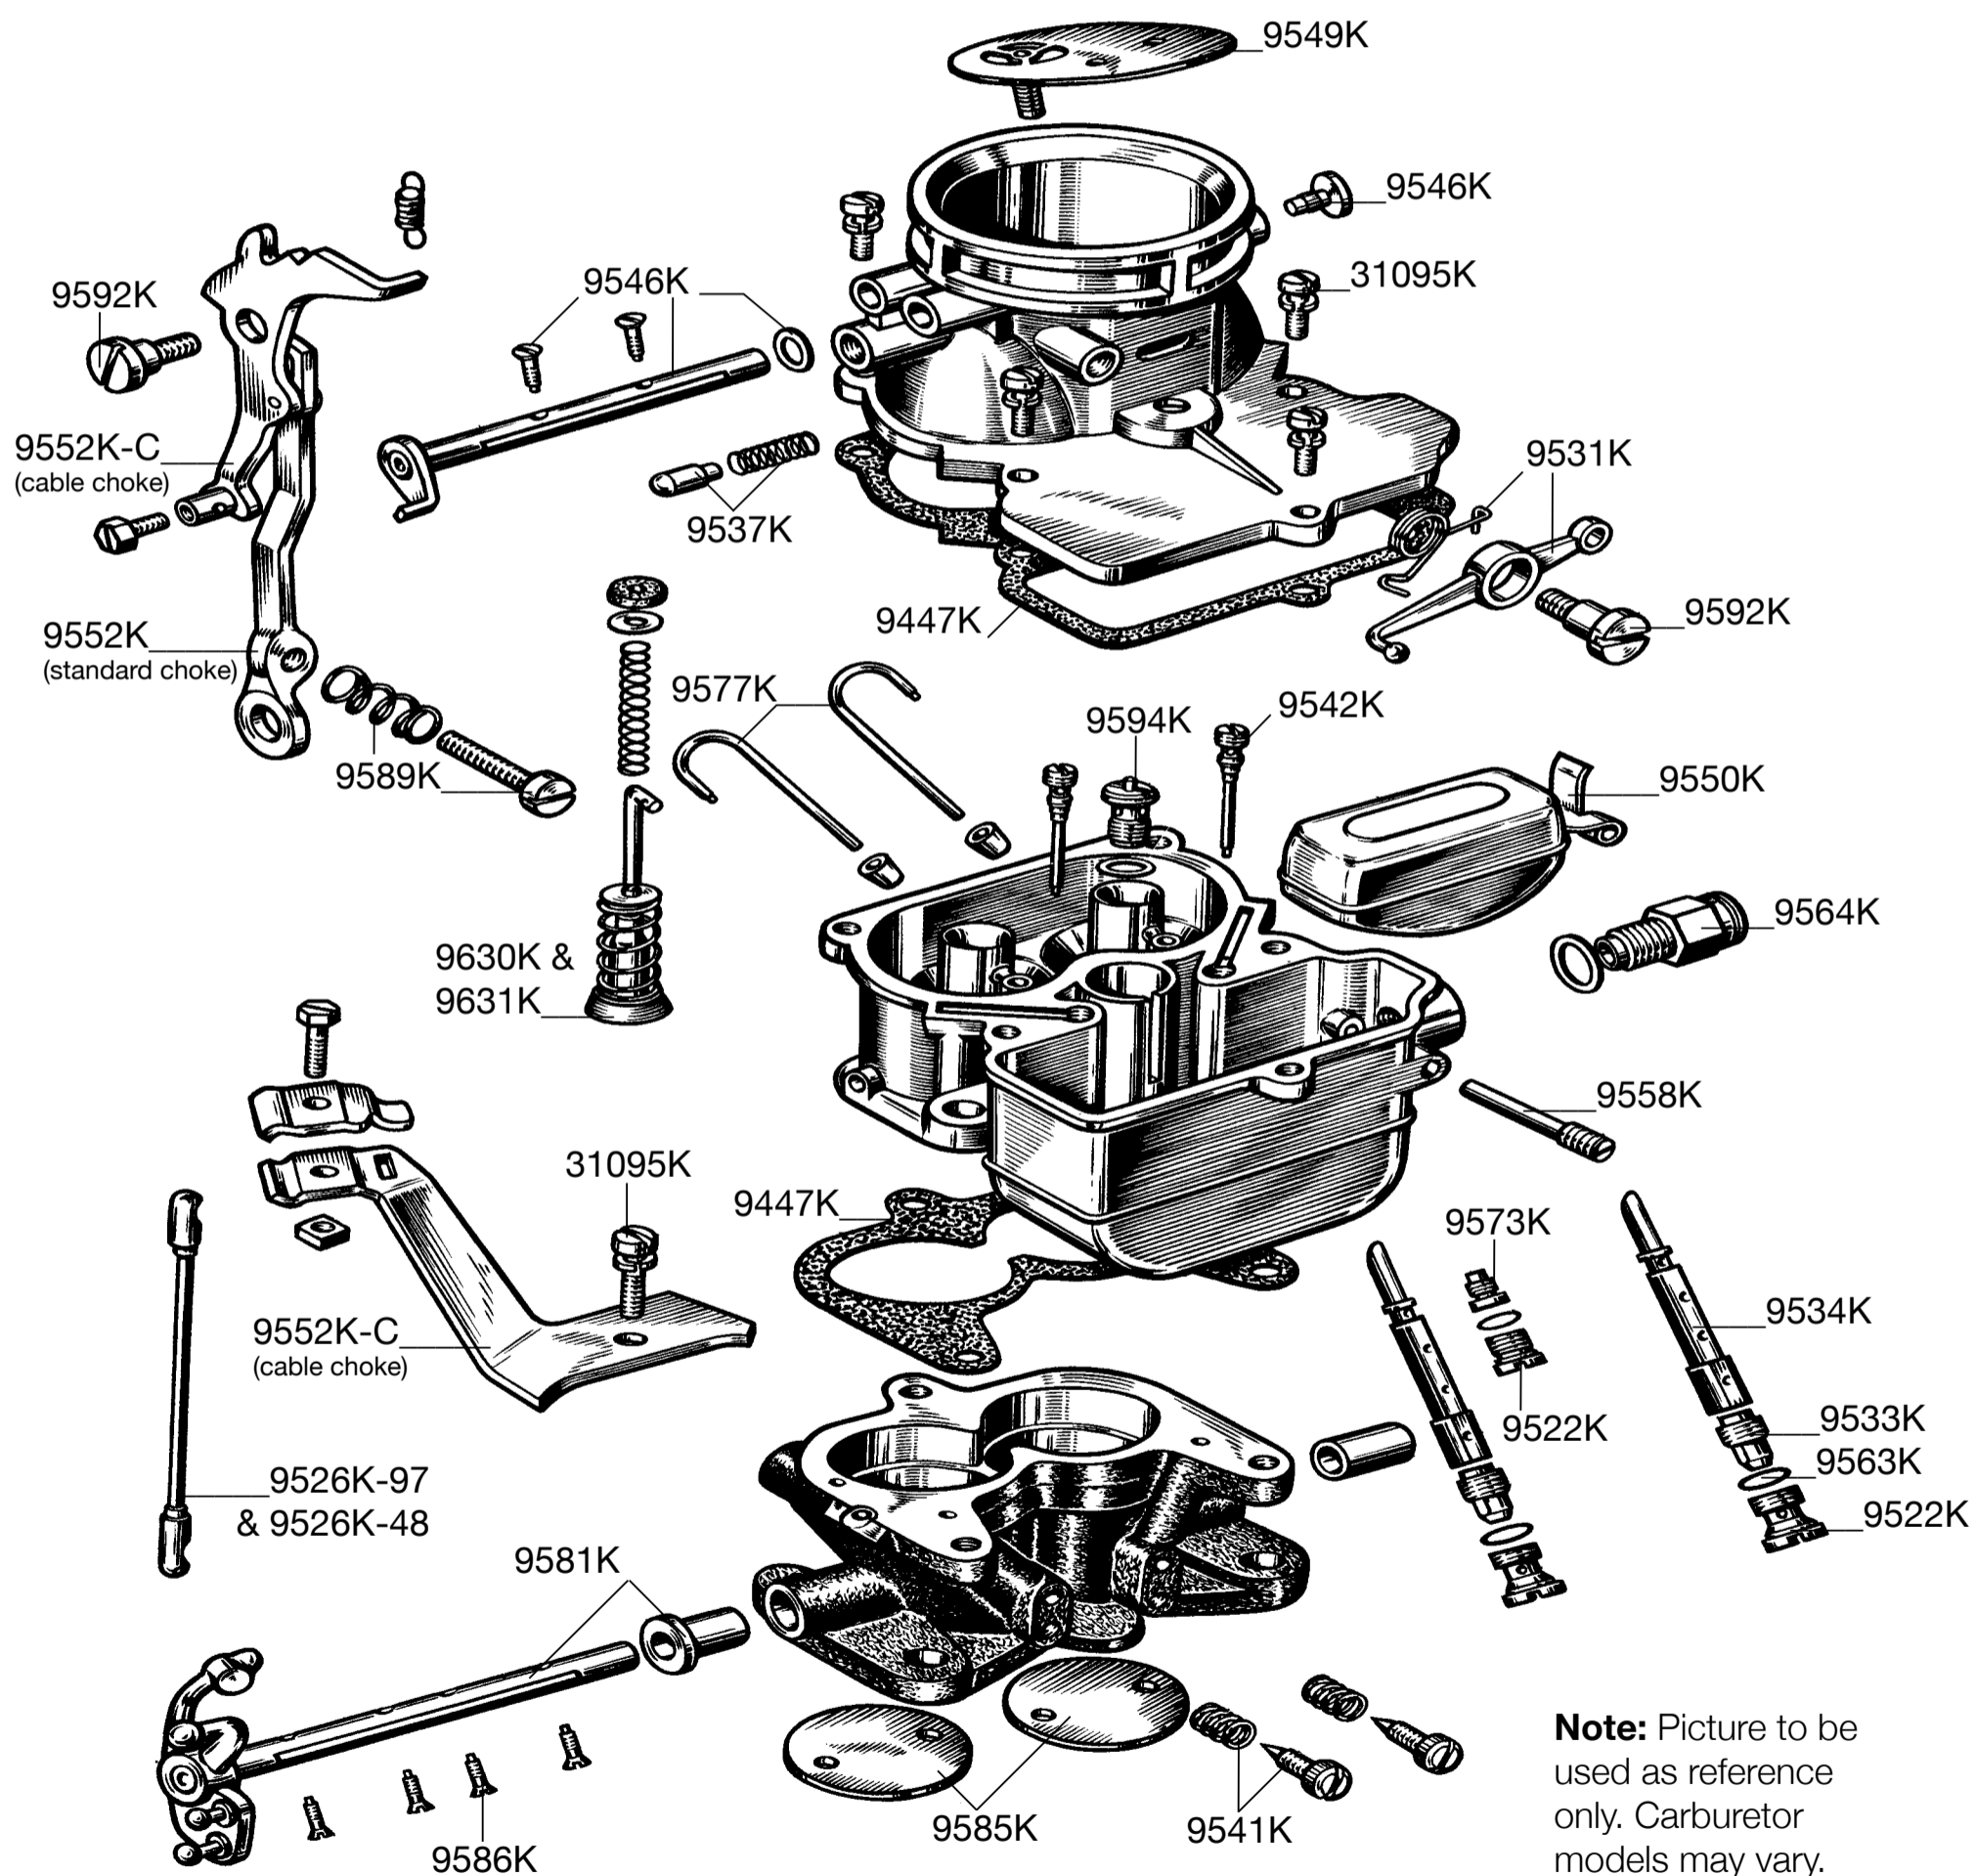

GENUINE STROMBERG®

Service Parts

Need a genuine Stromberg service part?

This diagram tells you which kit you might need. It's only a guide, and most kits contain more than one part, so please check full kit contents before ordering.

Note: Picture to be used as reference only. Carburetor models may vary.